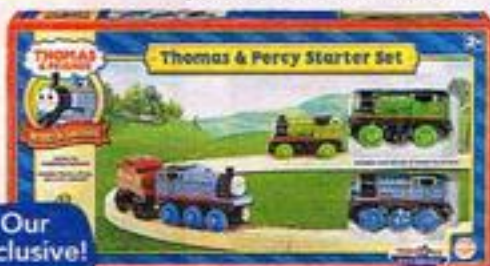

19⁹⁹ Sale
FUN YEARS R/C Racing Set
Ages 3-up. Web# 947779

Our Exclusive!

SALE 17⁹⁹

THURS. 8PM - FRI. CLOSE

THOMAS & FRIENDS Wooden Railway Thomas & Percy Starter Set
Ages 2-up. Web# 122012

Our Exclusive!

30% OFF