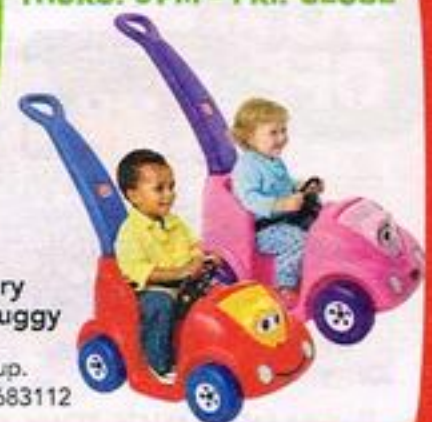

**40%
OFF** THURS. 8PM - FRI. CLOSE

29⁹⁹ Sale, ea.
STEP2
10th Anniversary
Push Around Buggy
Available in Red
or Pink. Ages 1½-up.
Web# 664692, 683112